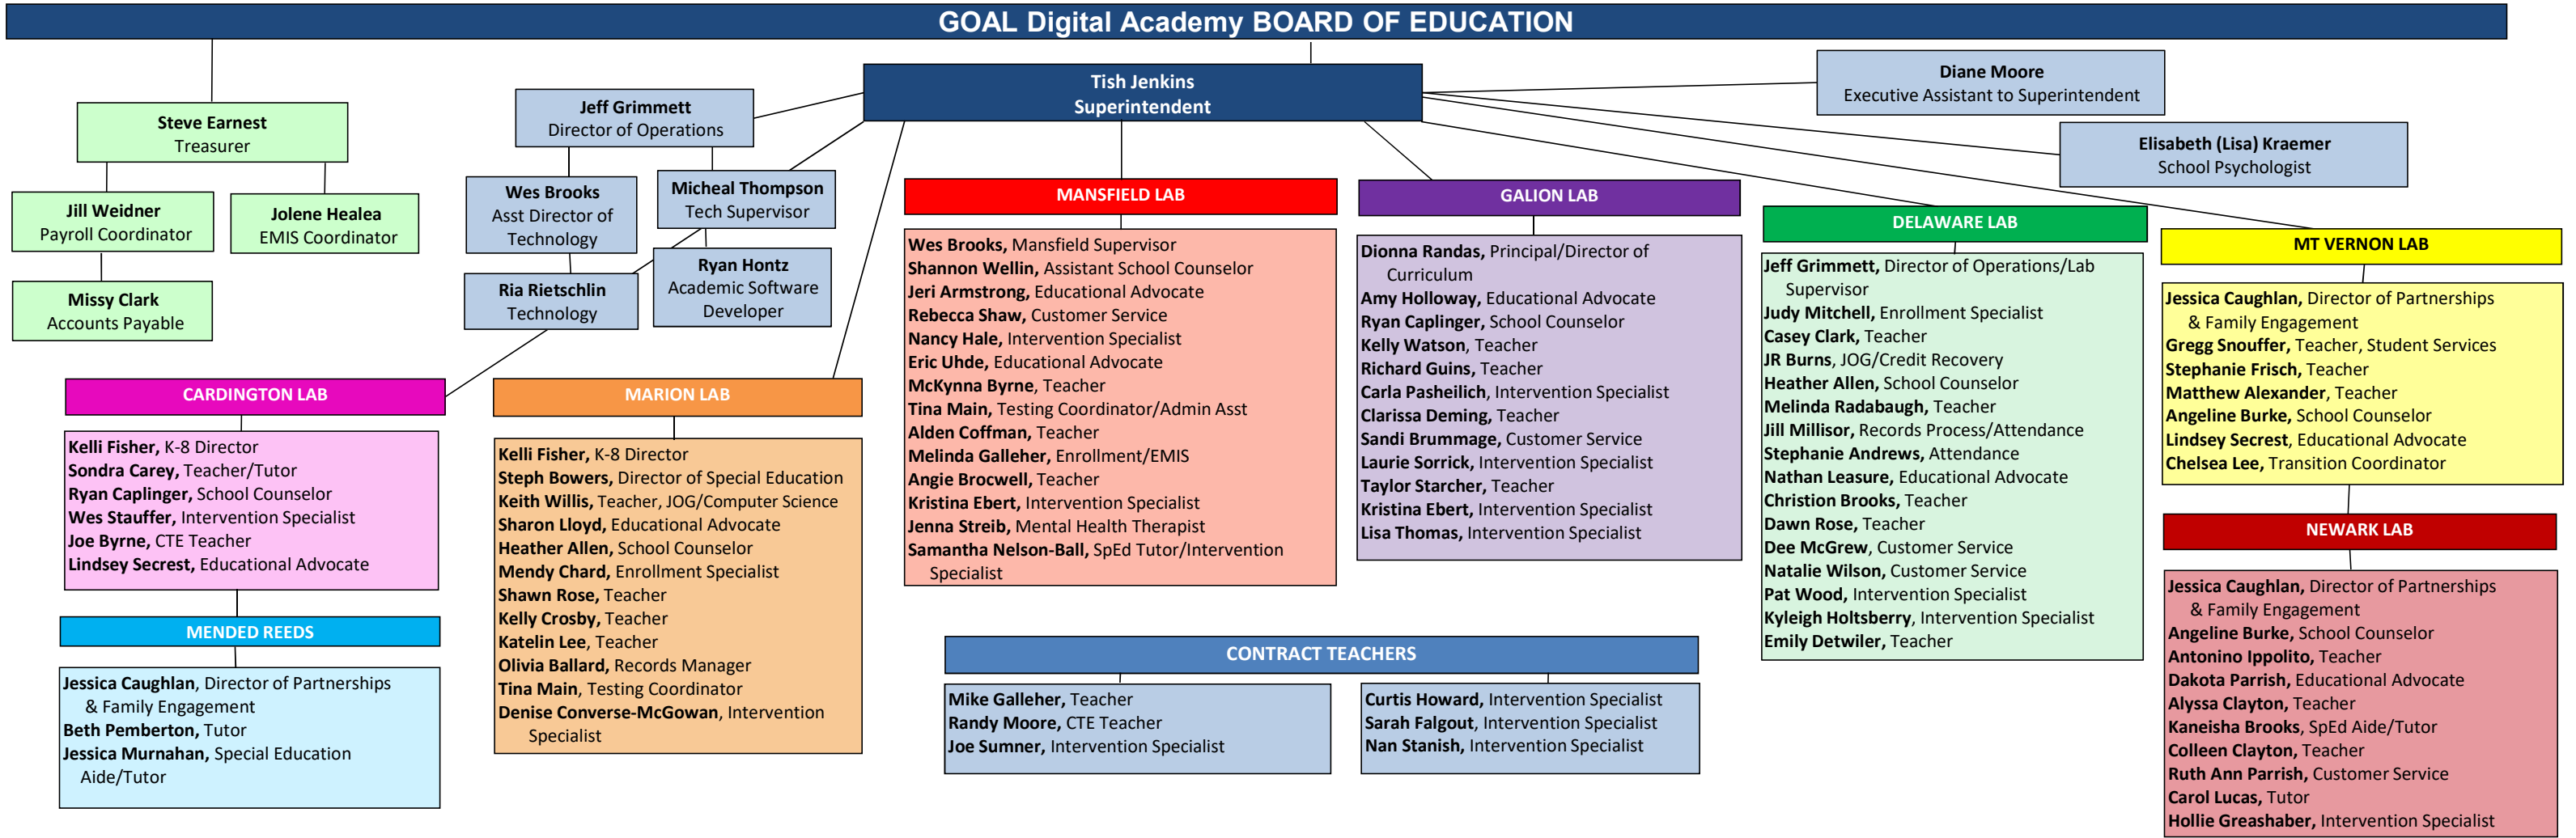

GOAL ORGANIZATIONAL CHART 2024-2025

GOAL Board Members
Debbie Curtis
Steve Earnest, Treasurer
Larry Hickman
Dave Jones, Mid-Ohio Director of Community Schools
Greg Nickoli
James Peterson, Chair
Doug Ute

Administrators
Steph Bowers
Wes Brooks
Jessica Caughlan
Kelli Fisher
Jeff Grimmatt
Tish Jenkins
Diane Moore
Dionna Randas

Fiscal Staff
Missy Clark
Steve Earnest
Jolene Healea
Jill Weidner

Truancy/Attendance
Stephanie Andrews
Jill Millisor

Career Tech Staff
Joe Byrne
Jessica Caughlan
Casey Clark
Randy Moore
Dionna Randas

Tutors/Aides
Maymuna Bashir Ali
Kaneisha Brooks
Carol Lucas
Jessica Murnahan
Beth Pemberton

Enrollment Specialists
Mendy Chard
Melinda Galleher
Judy Mitchell